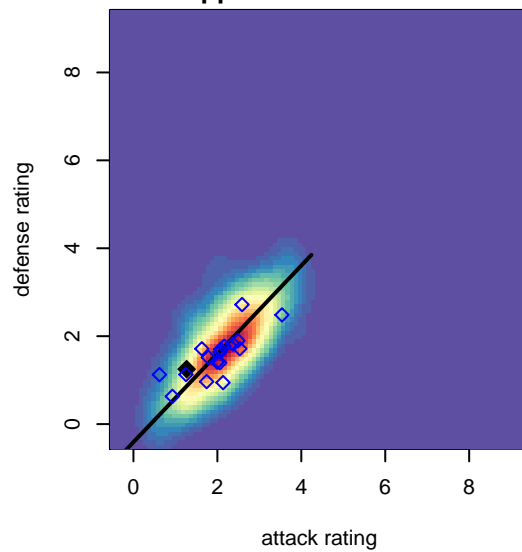

Venues played:
 2014 Clash At the Border Platinum/Gold U15
 2014 Clash At the Border Silver/Bronze U15
 2014 King of the Hill U15-16
 2014 PSPL Classic 2 U15
 2014 WA Cup U15 Silver U15

Highline Premier Red B99
 Dots are actual minus expected GF (blue circles) and GA (red triangles).
 Blue line is smoothed change in attack strength. Red is smoothed change in defense strength.

**attack and defense variance (black dot)
relative to other teams
and top 10 in region**

**attack and defense rating
relative to others at age
and all opponents in last 13 months**

Performance relative to 13 month average