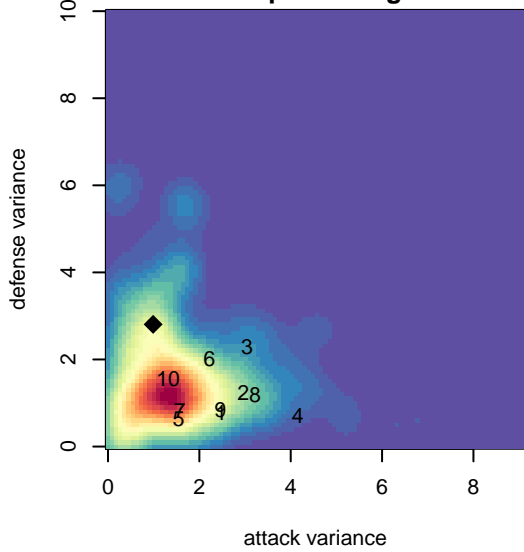

Highline Premier Red B99

Highline Premier FC
 Burien, WA
 B99 total strength=1163
 attack=3.55 defense=3.49
 fall league = PSPL Classic 2 U15

alt names used:
 Highline Premier FC B99B
 Highline Premier FC B99 Red
 Highline Premier FC B99 Red
 HIGHLINE PREMIER FC, B99 RED ()

Venues played:
 2014 Clash At the Border Platinum/Gold U15
 2014 Clash At the Border Silver/Bronze U15
 2014 King of the Hill U15-16
 2014 PSPL Classic 2 U15
 2014 WA Cup U15 Silver U15

Highline Premier Red B99
 Dots are actual minus expected GF (blue circles) and GA (red triangles).
 Blue line is smoothed change in attack strength. Red is smoothed change in defense strength.

**attack and defense variance (black dot)
relative to other teams
and top 10 in region**

**attack and defense rating
relative to others at age
and all opponents in last 13 months**

Performance relative to 13 month average