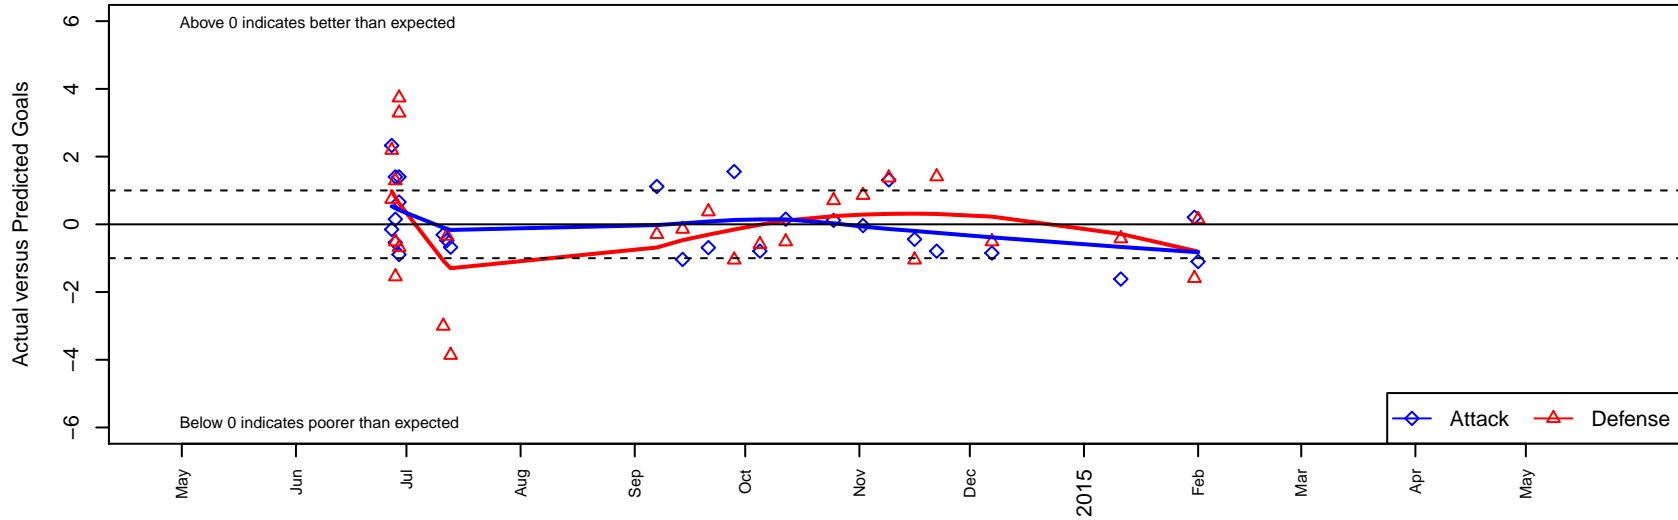

Highline Premier Red B99

Highline Premier FC
 Burien, WA
 B99 total strength=1163
 attack=3.55 defense=3.49
 fall league = PSPL Classic 2 U15

alt names used:
 Highline Premier FC B99B
 Highline Premier FC B99 Red
 Highline Premier FC B99 Red
 HIGHLINE PREMIER FC, B99 RED ()

Venues played:
 2014 Clash At the Border Platinum/Gold U15
 2014 Clash At the Border Silver/Bronze U15
 2014 King of the Hill U15-16
 2014 PSPL Classic 2 U15
 2014 WA Cup U15 Silver U15

Highline Premier Red B99
 Dots are actual minus expected GF (blue circles) and GA (red triangles).
 Blue line is smoothed change in attack strength. Red is smoothed change in defense strength.

**attack and defense variance (black dot)
relative to other teams
and top 10 in region**

**attack and defense rating
relative to others at age
and all opponents in last 13 months**

Performance relative to 13 month average