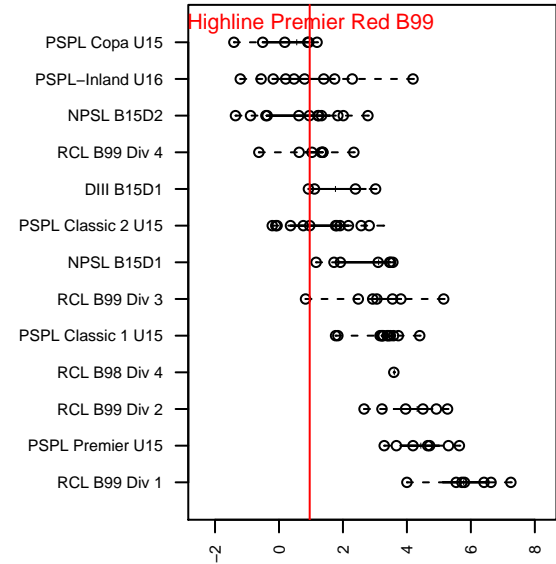

Highline Premier Red B99

Highline Premier FC
 Burien, WA
 B99 total strength=1163
 attack=3.55 defense=3.49
 fall league = PSPL Classic 2 U15

alt names used:
 Highline Premier FC B99B
 Highline Premier FC B99 Red
 Highline Premier FC B99 Red
 HIGHLINE PREMIER FC, B99 RED ()

Venues played:
 2014 Clash At the Border Platinum/Gold U15
 2014 Clash At the Border Silver/Bronze U15
 2014 King of the Hill U15-16
 2014 PSPL Classic 2 U15
 2014 WA Cup U15 Silver U15

Highline Premier Red B99
 Dots are actual minus expected GF (blue circles) and GA (red triangles).
 Blue line is smoothed change in attack strength. Red is smoothed change in defense strength.

**attack and defense variance (black dot)
relative to other teams
and top 10 in region**

**attack and defense rating
relative to others at age
and all opponents in last 13 months**

Performance relative to 13 month average