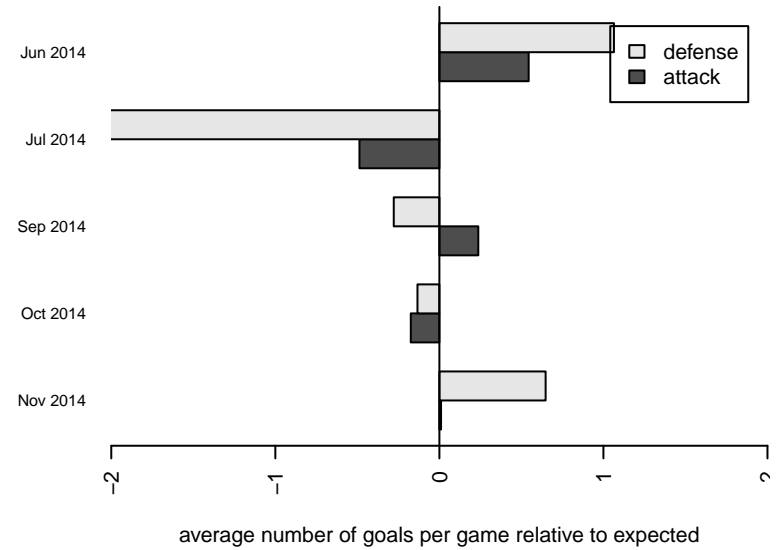

Performance relative to 13 month average