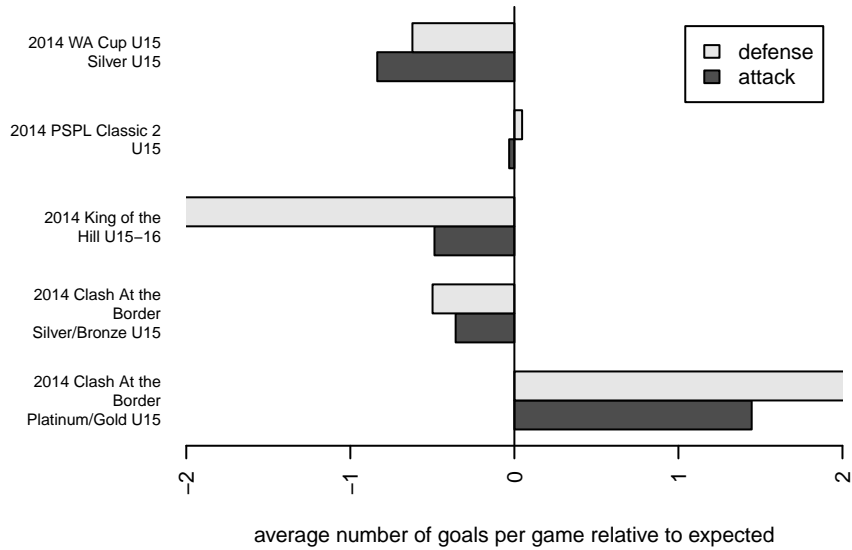

Venues played:
 2014 Clash At the Border Platinum/Gold U15
 2014 Clash At the Border Silver/Bronze U15
 2014 King of the Hill U15-16
 2014 PSPL Classic 2 U15
 2014 WA Cup U15 Silver U15

Highline Premier Red B99
 Dots are actual minus expected GF (blue circles) and GA (red triangles).
 Blue line is smoothed change in attack strength. Red is smoothed change in defense strength.

**attack and defense variance (black dot)
relative to other teams
and top 10 in region**

**attack and defense rating
relative to others at age
and all opponents in last 13 months**

Performance relative to 13 month average